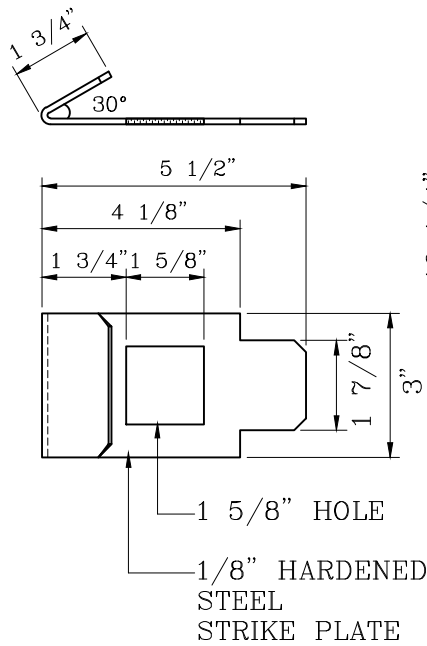

SAFETY POST
 1" = 1' - 0"

STRIKE PLATE
 3" = 1' - 0"